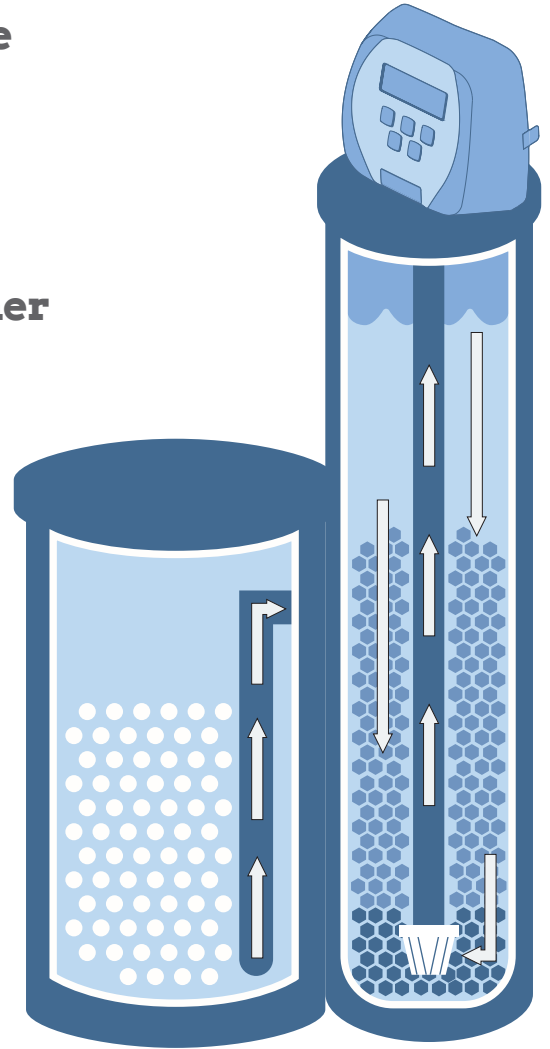

Essential Water Softening for Your Home

The ProMate 1 removes calcium, magnesium and hardness minerals leaving your water softer and cleaner. Soft water saves you money.

Benefits of ProMate 1 Series Water Softener

- Extends the life of your water using appliances
- No more spotty dishes
- Makes clothing, whiter, brighter and less scratchy
- Protect pipes and plumbing fixtures
- Cleaner fixtures, stain-free sinks, tubs and showers
- Save up to 70% on soap and water usage from hard water removal

Hellenbrand®

404 Moravian Valley Road
Waunakee, WI 53597
hellenbrand.com

Copyright ©2023 Franklin Water Treatment. All Rights Reserved.

Best Water
Of Southwest Kansas

100827 2/23/23-LBRY

Hellenbrand products are not for sale or distribution into the State of California effective 8/31/18